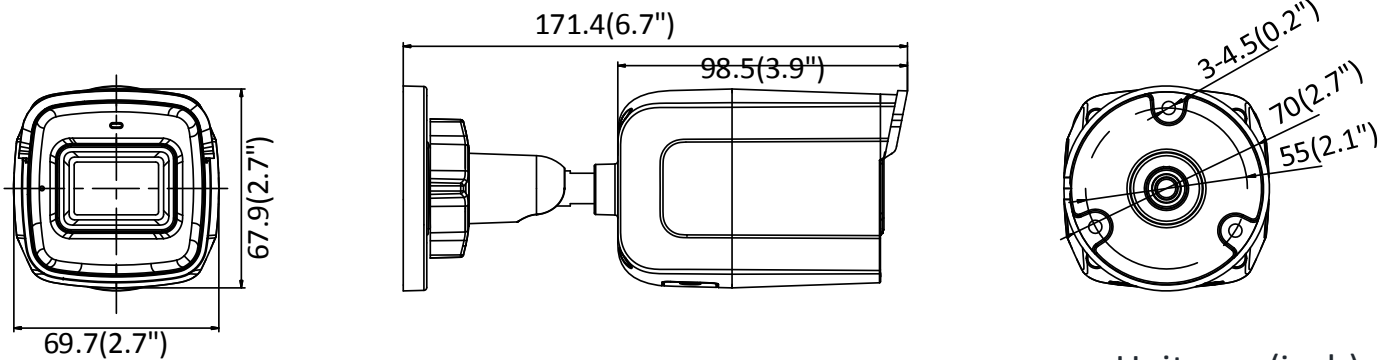

Dimensions

Unit: mm(inch)

Accessory

Distributed by