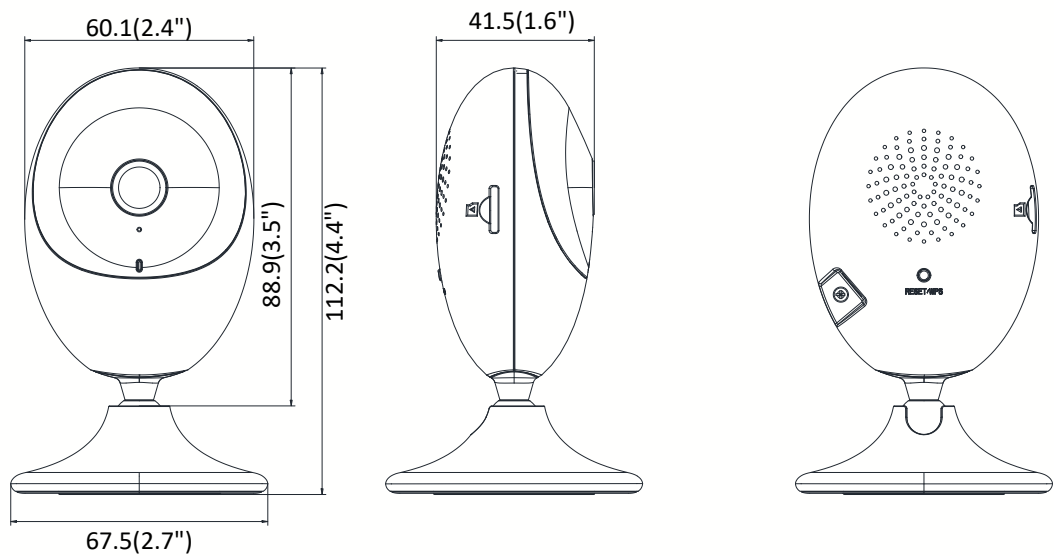

Wireless Standards	IEEE802.11b, 802.11g, 802.11n
Frequency Range	2.4 GHz - 2.4835 GHz
Channel Bandwidth	20/40MHz Support
Protocols	802.11b: CCK, QPSK, BPSK, 802.11g/n: OFDM
Security	64/128-bit WEP, WPA/WPA2, WPA-PSK/WPA2-PSK, WPS
Transfer Rates	11b: 11Mbps, 11g: 54Mbps, 11n: up to 150Mbps
Wireless Range	50 meters (The performance varies based on actual environment)
General	
Operating Conditions	-10 °C to 40°C (14 °F to 104 °F), Humidity 95% or less (non-condensing)
Power Supply	5 VDC ± 10 %, micro USB interface
Current	Max. 0.9 A
Power Consumption	Max. 4.5W
IR Range	Up to 10 meters
Material	Plastic
Dimensions	Φ 67.5 × 112.2 mm (Φ 2.7" × 4.4")
Weight	115 g (0.3 lbs)

Ordering Models

HWC-C100-D/W (2.8mm)

Dimensions

Unit: mm(inch)