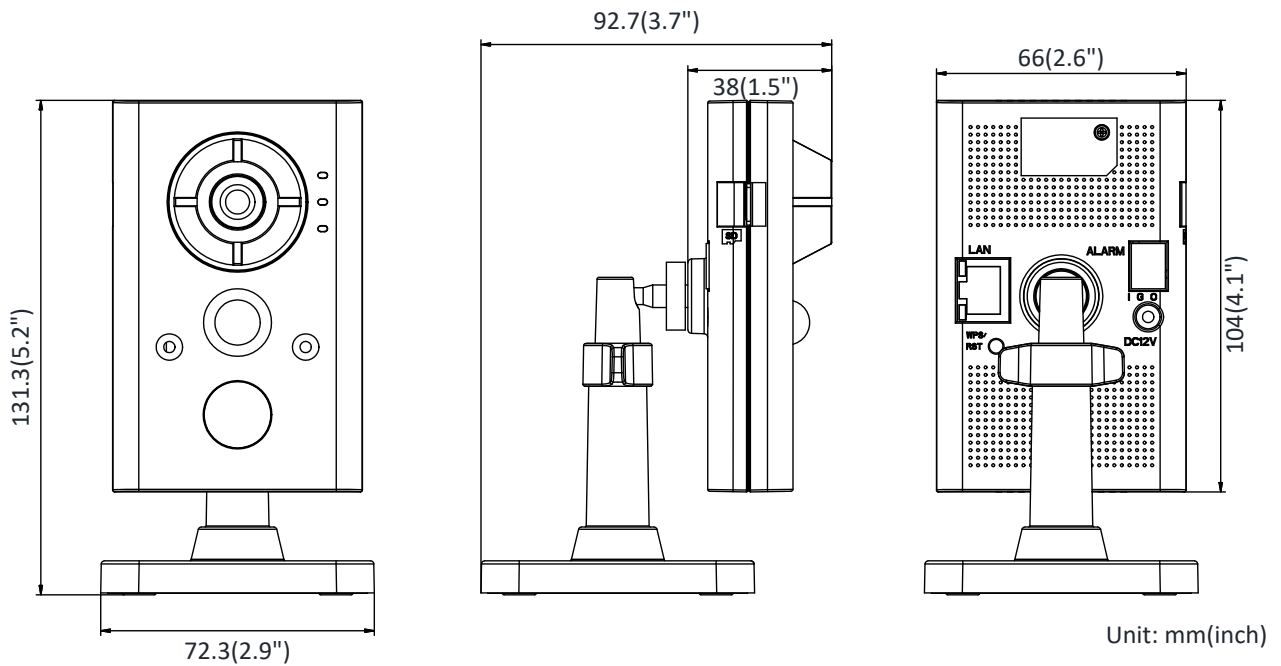

Dimensions