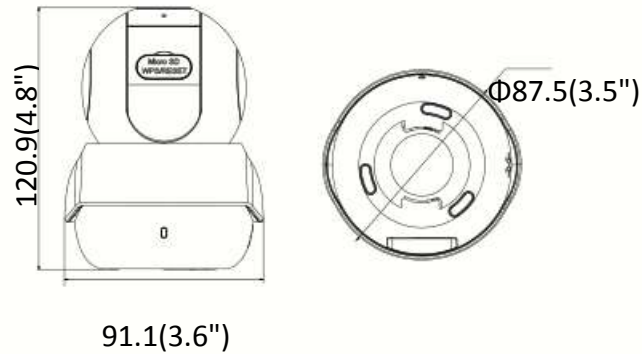

Audio Interface	1 built-in microphone, 1 built-in speaker
Reset	Yes
Wi-Fi	
Wireless Standards	IEEE802.11b, 802.11g, 802.11n
Frequency Range	2.4 GHz - 2.4835 GHz
Channel Bandwidth	20/40MHz Support
Protocols	802.11b: CCK, QPSK, BPSK, 802.11g/n: OFDM
Security	64/128-bit WEP, WPA/WPA2, WPA-PSK/WPA2-PSK, WPS
Transfer Rates	11b: 11Mbps, 11g: 54Mbps, 11n: up to 150Mbps
Wireless Range	50 meters (The performance varies based on actual environment)
General	
Operating Conditions	-10 °C to 40°C (14 °F to 104 °F), Humidity 95% or less (non-condensing)
Power Supply	DC 5V ± 10 %, micro USB interface
Current	Max. 1.4A
Power Consumption	Max. 7W
IR Range	Up to 5 meters
Material	Plastic
Dimensions	Φ 87.5 × 120.9 mm (Φ 3.5" × 4.8")
Weight (include package)	Approx. 510g (1.1 lb)

Ordering Models

HWC-P100-D/W(2.8 mm)

Dimensions